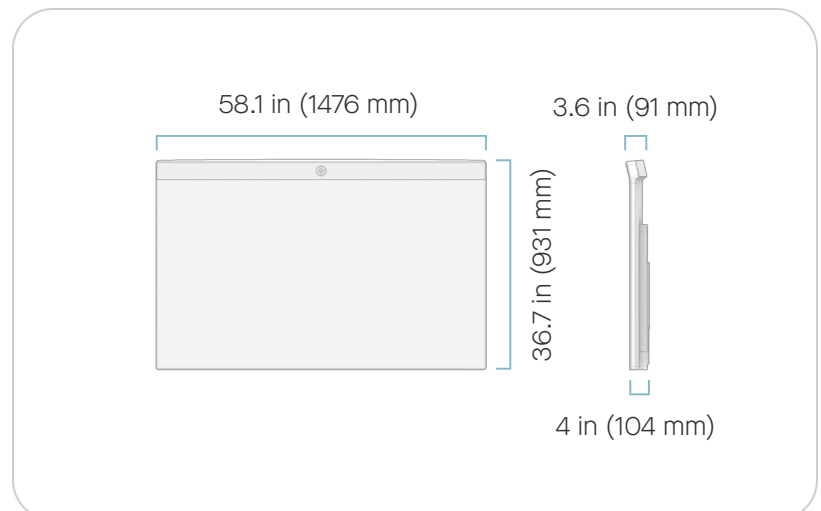

Neat Board Table stand (included)
2x M6 screw, 2.5 in (65 mm)
1x 5mm hex wrench

Neat Board Wall mount (optional)
VESA compatible
2x M6 screw, 0.8 in (20 mm)
1x 5mm hex wrench

Screws for mounting to the wall are not included. Mounting on a wall should only be performed by qualified personnel in line with applicable facility and state regulations. The wall and the mounting equipment must safely withstand the load of the product.

Size & weight

Neat Board with Floor stand

Weight: 124.6 pounds
(56,5 kg)

Neat Board with Table stand

Weight: 102.6 pounds
(46,5 kg)

Neat Board with Wall mount

Weight: 111.6 pounds
(50,6 kg)

Setup & connectivity