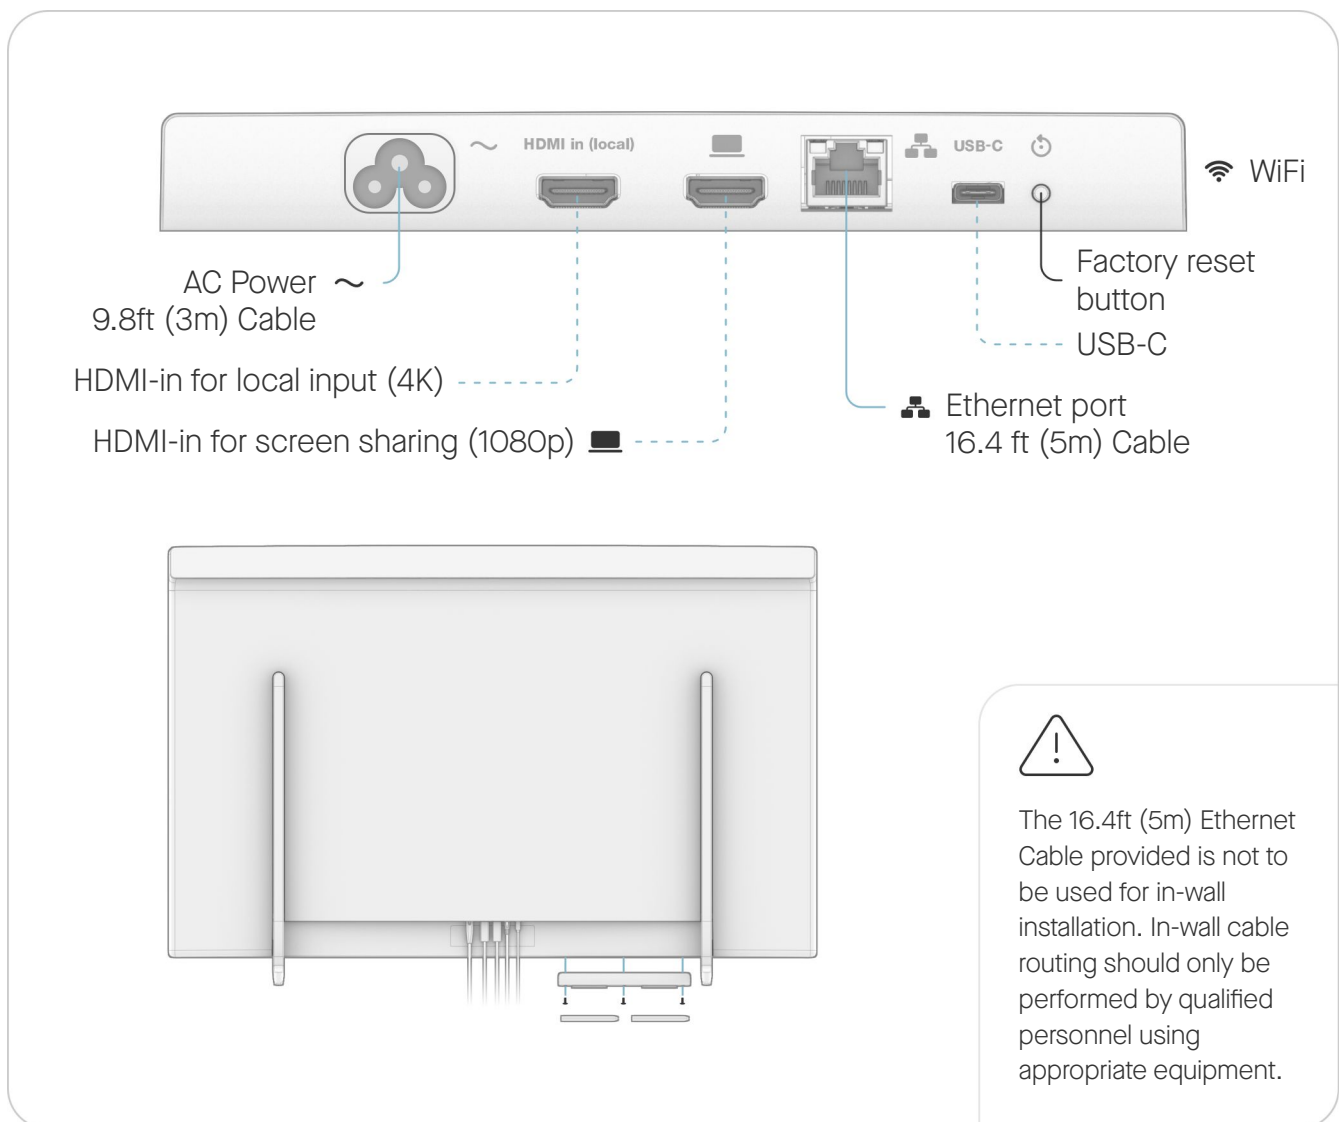

Setup & connectivity

Setup

Use the provided cables to set up the system. Connect the cables according to the illustration. Cables marked — are included. Cables marked - - - - are optional and not required for basic use of the system.

Requirements for a complete setup

Internet connection
Video service

Environmental Requirements

Ambient operating temperature:
32° to 95° F (0° - 35° C)
Storage temperature: -4° - 140° F (-20° - 60° C)
Relative humidity: 10% to 90%

Additional Product Information

<https://neat.no/board>