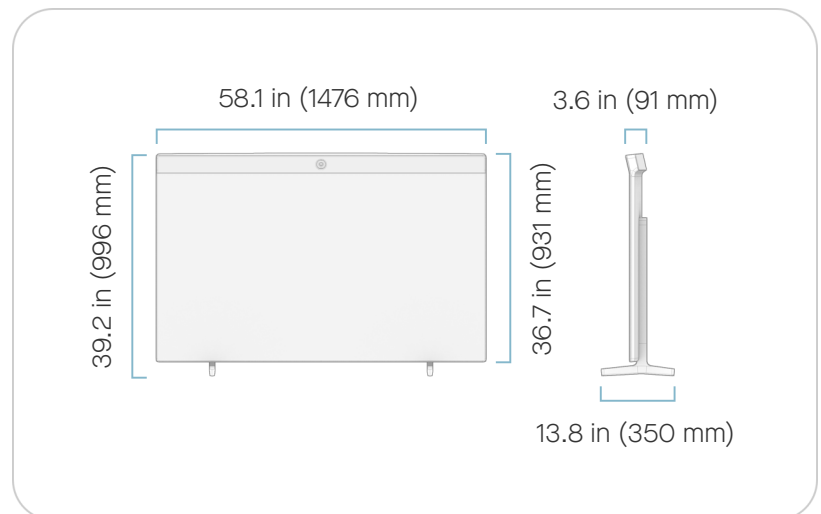

Everything you need

Neat Board comes with everything you need to get started, including cables and the chosen mounting option.

In the box

Neat Board: All-in-one collaboration system
Ethernet cable: 16.4ft (5m)
Power cord: 9.9ft (3m)
Marker holder
2x Marker
1x 2,5 mm hex wrench

Mounting options

Neat Board Floor stand (optional)
Can be used with or without wheels
2x M6 screw, 2.5 in (65 mm)
12x M4 screw, 0.3 in (8 mm)
4x Wheels
1x 5mm hex wrench
1x 3mm hex wrench
Power cord: 14.8ft (4.5m)

Neat Board Table stand (included)
2x M6 screw, 2.5 in (65 mm)
1x 5mm hex wrench

Neat Board Wall mount (optional)
VESA compatible
2x M6 screw, 0.8 in (20 mm)
1x 5mm hex wrench

Screws for mounting to the wall are not included. Mounting on a wall should only be performed by qualified personnel in line with applicable facility and state regulations. The wall and the mounting equipment must safely withstand the load of the product.

Size & weight

Neat Board with Floor stand

Weight: 124.6 pounds
(56,5 kg)

Neat Board with Table stand

Weight: 102.6 pounds
(46,5 kg)

Neat Board with Wall mount

Weight: 111.6 pounds
(50,6 kg)

Setup & connectivity