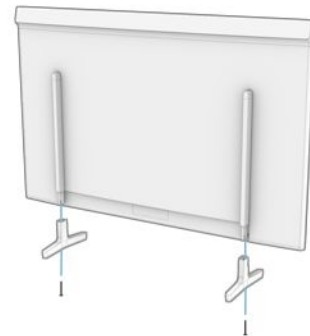

Neat Board works standalone but can also be accompanied by optional Neat Pad Controllers and Scheduling Displays.

Simple setup

Neat Board is easy to set up, having just one cable and a choice of either a floor stand, with optional wheels, wall mount or table stand.

Everything you need

Neat Board comes with everything you need to get started, including cables and the chosen mounting option.

In the box

Neat Board: All-in-one collaboration system
Ethernet cable: 16.4ft (5m)
Power cord: 9.9ft (3m)
Marker holder
2x Marker
1x 2,5 mm hex wrench

Mounting options

Neat Board Floor stand (optional)
Can be used with or without wheels
2x M6 screw, 2.5 in (65 mm)
12x M4 screw, 0.3 in (8 mm)
4x Wheels
1x 5mm hex wrench
1x 3mm hex wrench
Power cord: 14.8ft (4.5m)

Neat Board Table stand (included)
2x M6 screw, 2.5 in (65 mm)
1x 5mm hex wrench

Neat Board Wall mount (optional)
VESA compatible
2x M6 screw, 0.8 in (20 mm)
1x 5mm hex wrench

Screws for mounting to the wall are not included. Mounting on a wall should only be performed by qualified personnel in line with applicable facility and state regulations. The wall and the mounting equipment must safely withstand the load of the product.