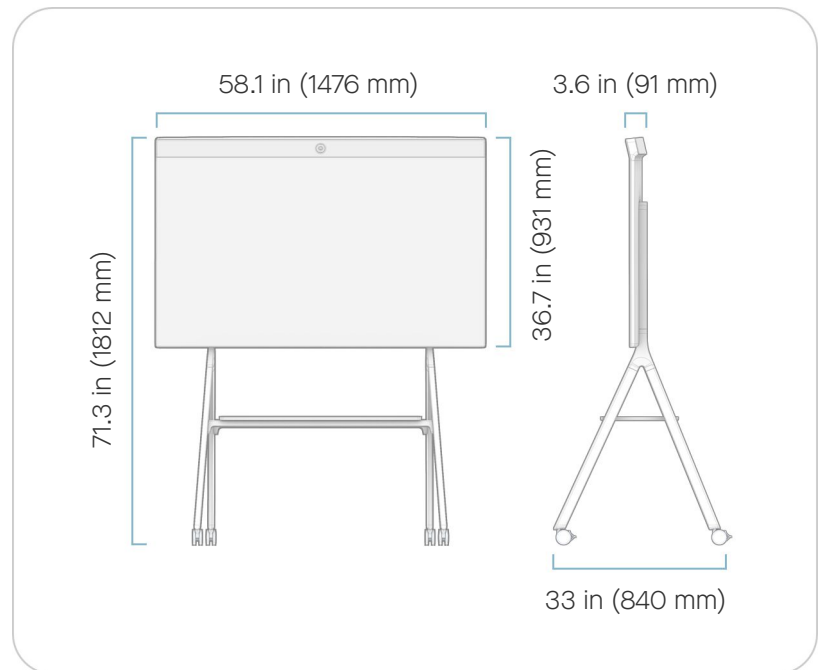

Everything you need

Neat Board comes with everything you need to get started, including cables and the chosen mounting option.

In the box

Neat Board: All-in-one collaboration system
Ethernet cable: 16.4ft (5m)
Power cord: 9.9ft (3m)
Marker holder
2x Marker
1x 2,5 mm hex wrench

Mounting options

Neat Board Floor stand (optional)
Can be used with or without wheels
2x M6 screw, 2.5 in (65 mm)
12x M4 screw, 0.3 in (8 mm)
4x Wheels
1x 5mm hex wrench
1x 3mm hex wrench
Power cord: 14.8ft (4.5m)

Neat Board Table stand (included)
2x M6 screw, 2.5 in (65 mm)
1x 5mm hex wrench

Neat Board Wall mount (optional)
VESA compatible
2x M6 screw, 0.8 in (20 mm)
1x 5mm hex wrench

Screws for mounting to the wall are not included. Mounting on a wall should only be performed by qualified personnel in line with applicable facility and state regulations. The wall and the mounting equipment must safely withstand the load of the product.

Size & weight

Neat Board with Floor stand

Weight: 124.6 pounds
(56,5 kg)

Neat Board with Table stand

Weight: 102.6 pounds
(46,5 kg)

Neat Board with Wall mount

Weight: 111.6 pounds
(50,6 kg)

Setup & connectivity