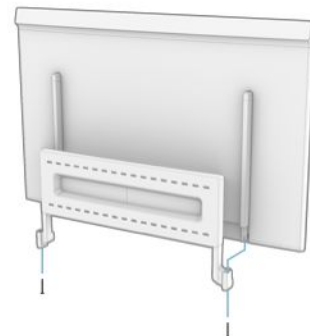

Neat Board works standalone but can also be accompanied by optional Neat Pad Controllers and Scheduling Displays.

Simple setup

Neat Board is easy to set up, having just one cable and a choice of either a floor stand, with optional wheels, wall mount or table stand.

Everything you need

Neat Board comes with everything you need to get started, including cables and the chosen mounting option.

In the box

Neat Board: All-in-one collaboration system
Ethernet cable: 16.4ft (5m)
Power cord: 9.9ft (3m)
Marker holder
2x Marker
1x 2,5 mm hex wrench

Mounting options

Neat Board Floor stand (optional)
Can be used with or without wheels
2x M6 screw, 2.5 in (65 mm)
12x M4 screw, 0.3 in (8 mm)
4x Wheels
1x 5mm hex wrench
1x 3mm hex wrench
Power cord: 14.8ft (4.5m)

Neat Board Table stand (included)
2x M6 screw, 2.5 in (65 mm)
1x 5mm hex wrench

Neat Board Wall mount (optional)
VESA compatible
2x M6 screw, 0.8 in (20 mm)
1x 5mm hex wrench

Screws for mounting to the wall are not included. Mounting on a wall should only be performed by qualified personnel in line with applicable facility and state regulations. The wall and the mounting equipment must safely withstand the load of the product.