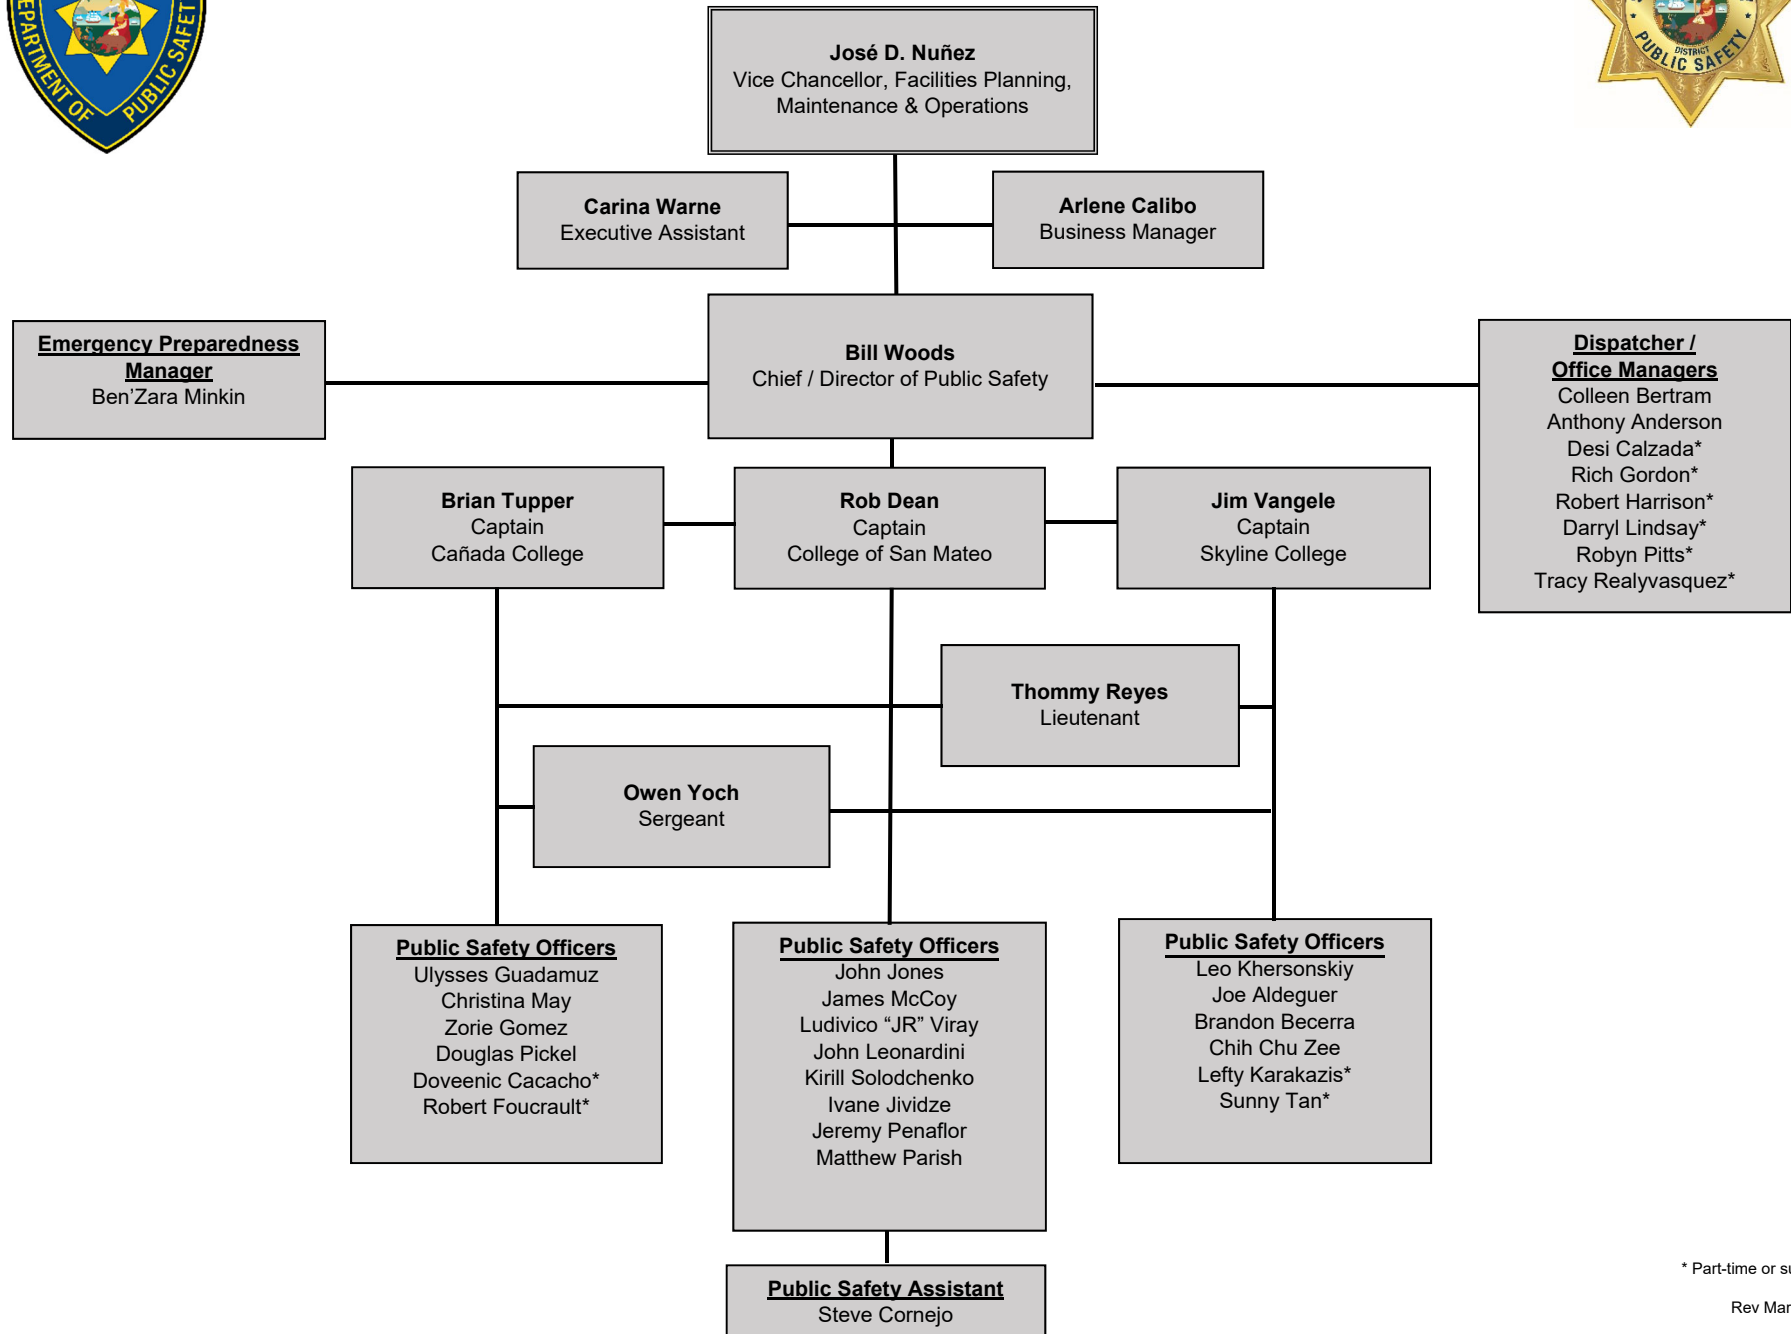

San Mateo County Community College District Department of Public Safety

* Part-time or substitute