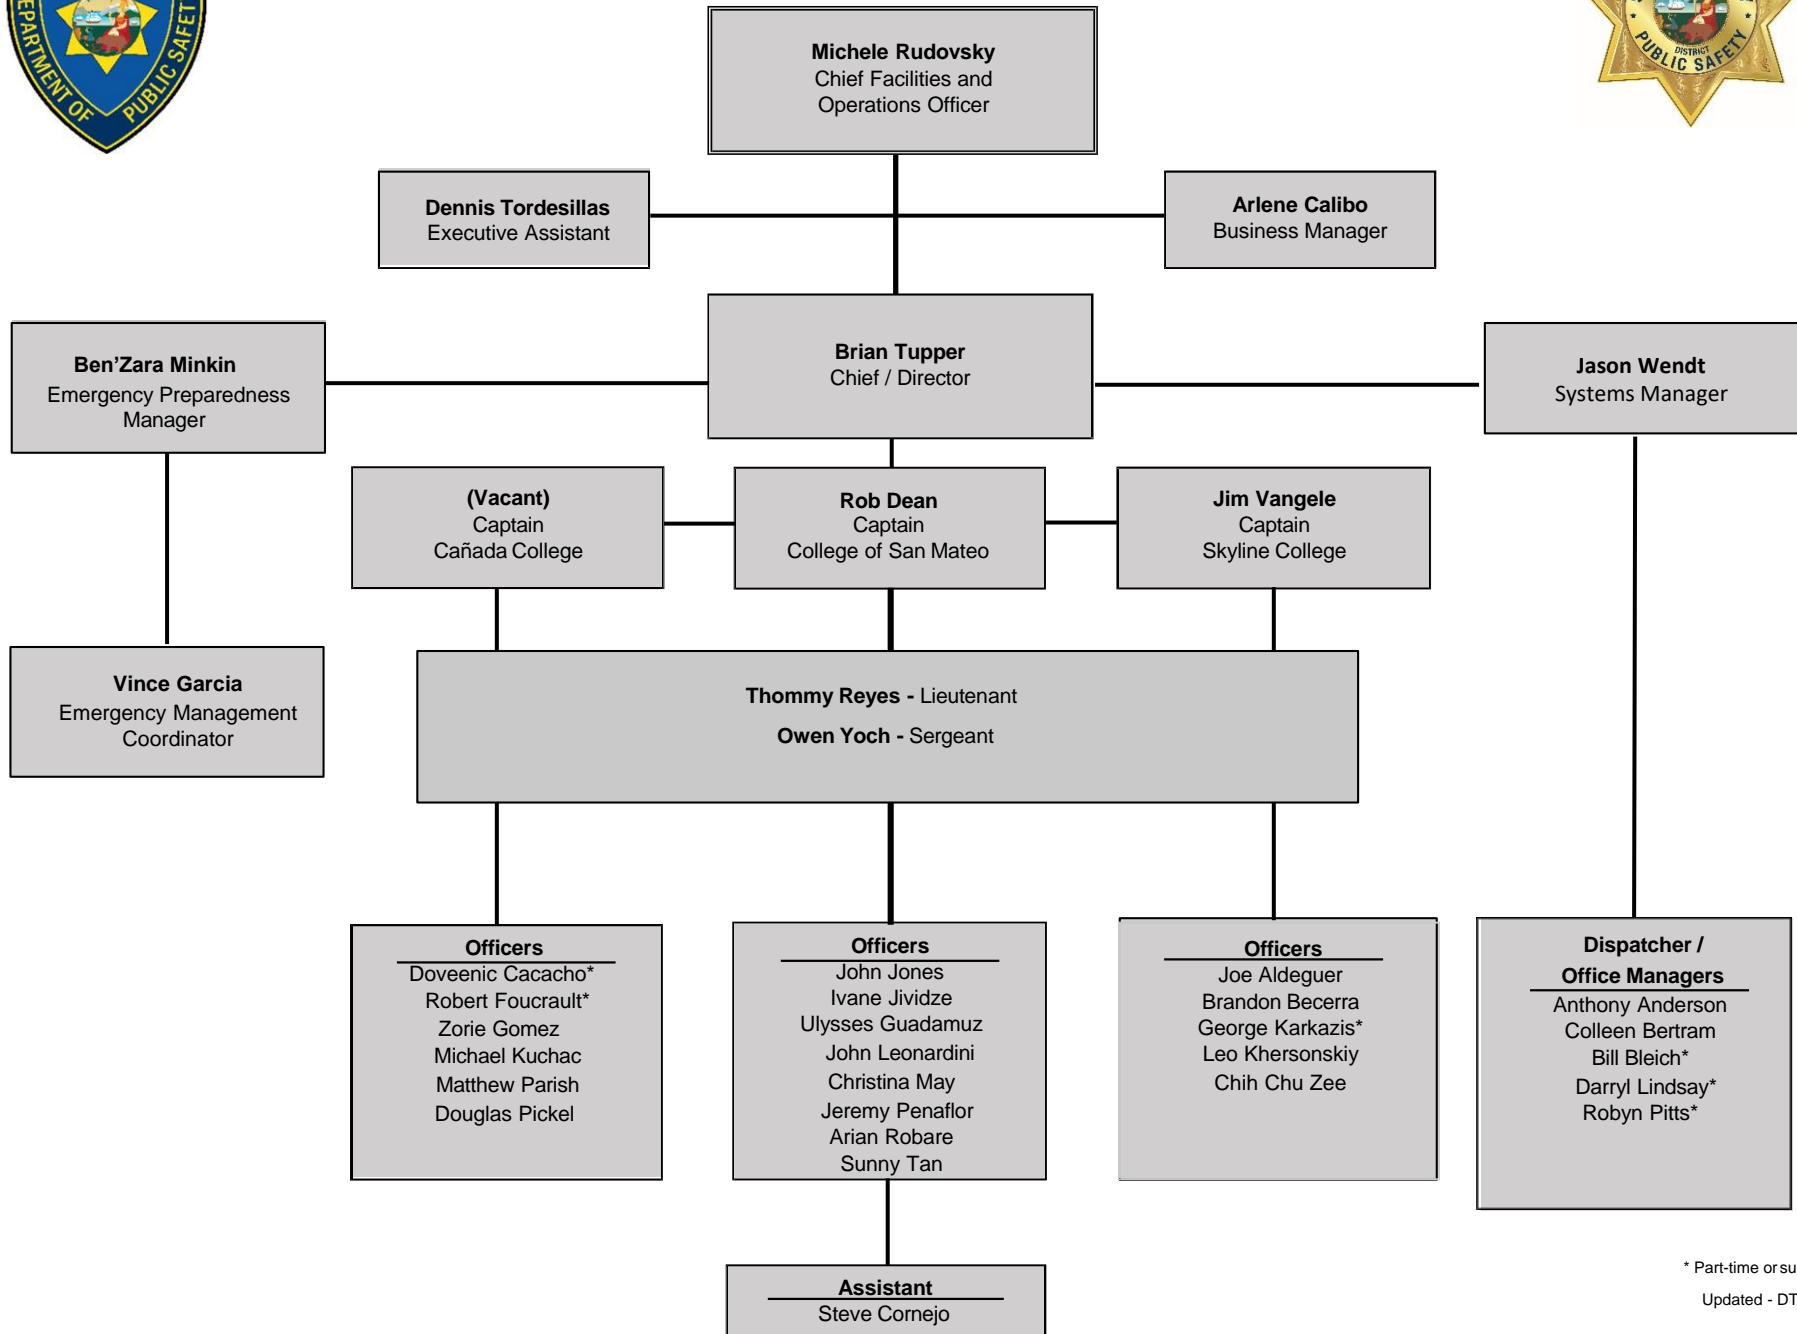

San Mateo County Community College District Department of Public Safety

* Part-time or substitute
Updated - DT Sep 2022