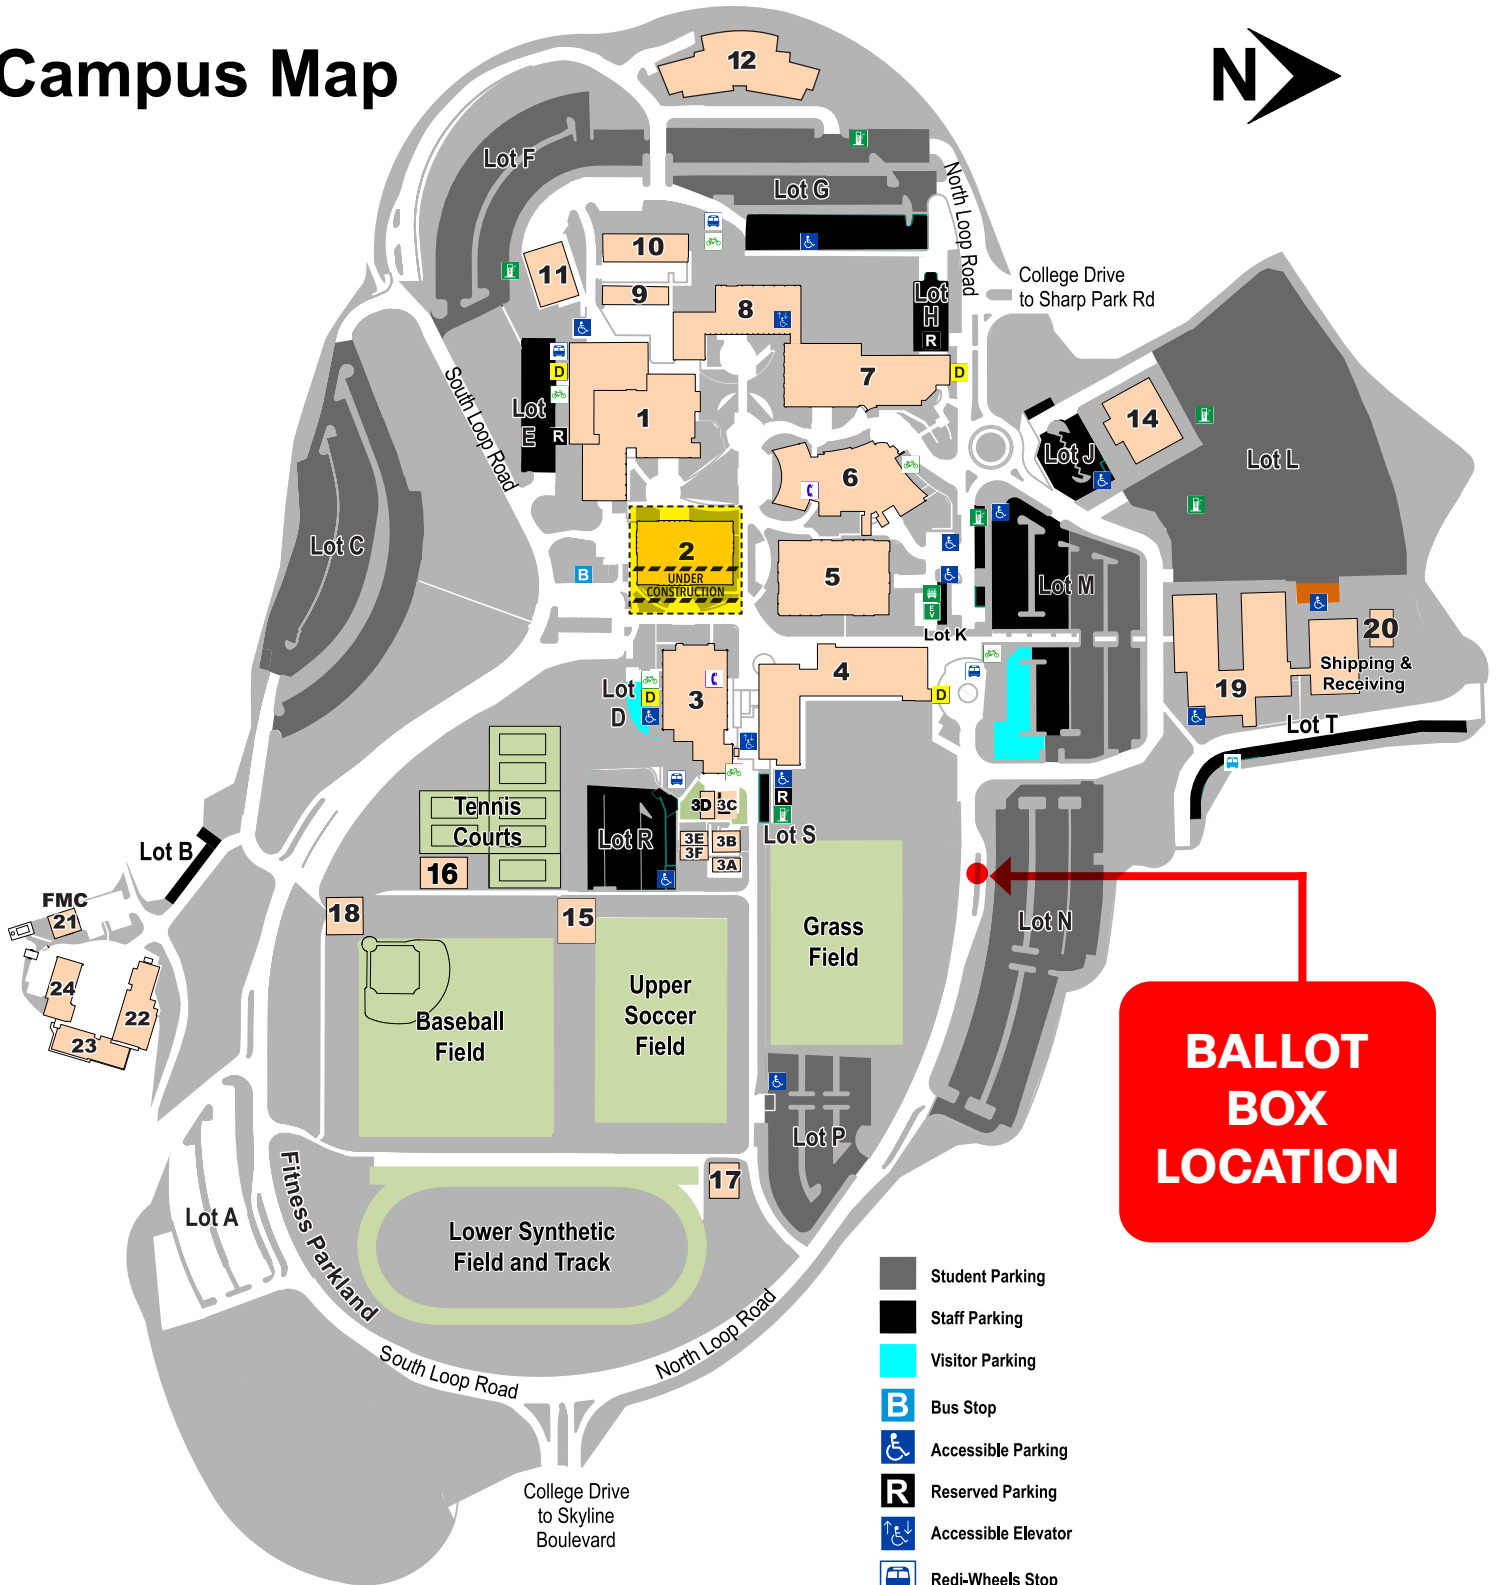

Campus Map

**BALLOT
BOX
LOCATION**

- Student Parking
- Staff Parking
- Visitor Parking
- Bus Stop
- Accessible Parking
- Reserved Parking
- Accessible Elevator
- Redi-Wheels Stop
- Bicycle Parking
- Pay Phone
- Accessible Path
- Carpool / Vanpool Parking
- EV Charging Station
- EV Parking
- Drop-Off